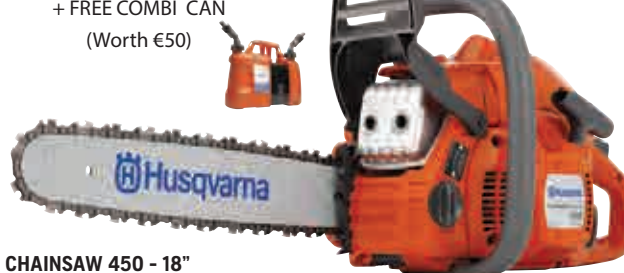

RRP €635
NOW €570

CHAINSAW 450 - 18"

Lightweight and efficient all-round saw. Easy to start and manoeuvre. X-TORQ® engine for lower fuel consumption and reduced emission levels. Equipped with fuel pump and Auto return stop switch for easier starting.

50.2 cm³, 4.9 kg, 2.4 kW

+ FREE COMBI CAN
(Worth €50)