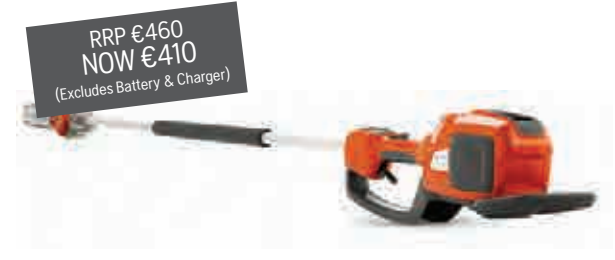

RRP €460
NOW €410
(Excludes Battery & Charger)

Call 091 880 050 (Loughrea), 065 682 2272 (Mart Yard, Quin Road, Ennis) or 065 905 1147 (Kilrush) for more information.