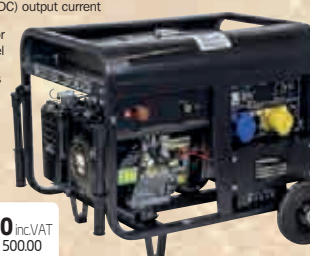

€1250.00 incVAT
USUAL PRICE €1500.00

SIP HG1600DA ARC Inverter

1. Item No: 05713
2. 230v (16amp) input supply
   - 20 - 160amp (peak) current range
   - 1.6 - 4mm max. electrode size
   - 1.5 - 8mm weld thickness (mild steel)
   - Switchable Voltage Reduction Device (VRD)
   - Reliable Lift-TIG torch starting function
   - Anti-stick circuitry and easier controls
   - Added thermal overload protection
   - Generator friendly and super lightweight