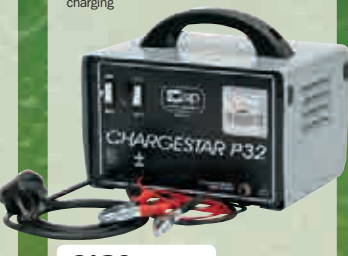

€130.00 incVAT
USUAL PRICE €150.00

SIP PX3/200-SRB Compressor

1. Item No: 05302
2. 230v (16amp) input supply
   - Powerful 3hp (2.2kW) motor
   - Oil lubricated, belt-driven model
   - 200 litre air receiver
   - 10.7CFM maximum free air delivery
   - 16CFM max. piston displacement
   - 83800 pump for high performance
   - Multi-finned flywheel for high cooling
   - Durable heavy-duty cast iron barrel